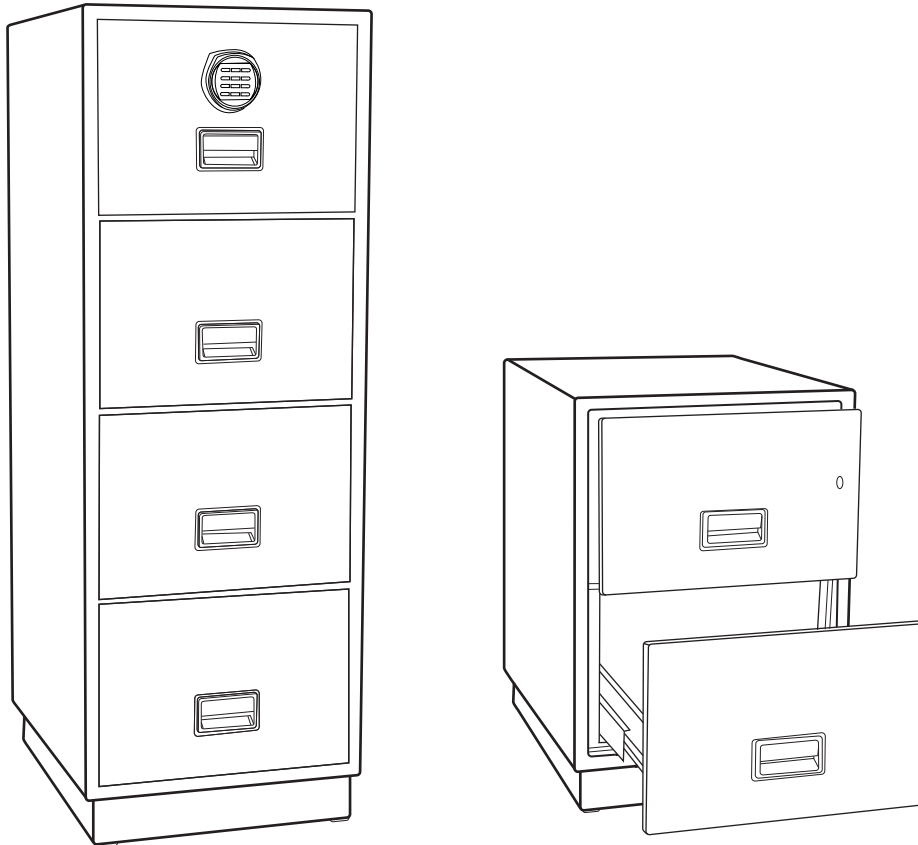

OPTIONAL EXTRAS AND FITTINGS
FS2250 SERIES
WORLD CLASS VERTICAL FIRE FILE

OPTIONAL EXTRAS

Data Protection Insert - FSDPI08

Dual Control (Keylock and Electronic lock)

Cut Key - High Security Pin Tumbler (Cylinder)

Blank key - High security Pin Tumbler cylinder blank (minimum order qty 5)

Key lock per drawer (FS2250K)